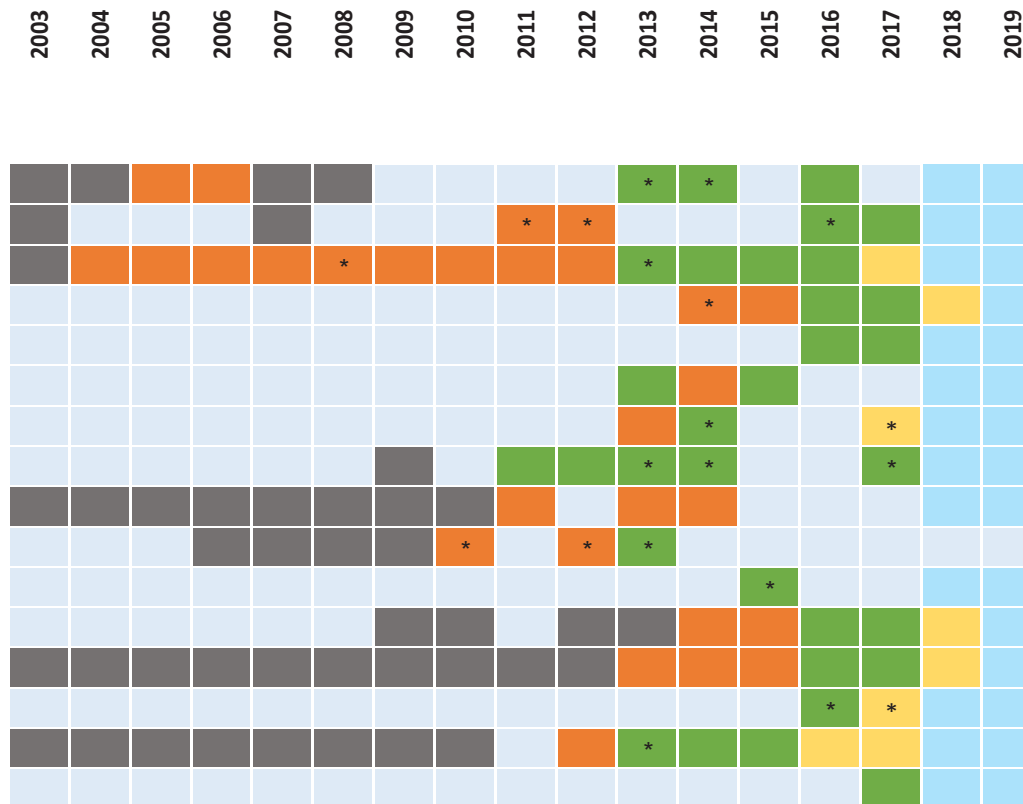

Key

- Early Maturity
- Peak Maturity
- Late Maturity
- Past Prime
- Did Not Make
- Not Released
- * Decanting recommended

Reserve Whites

Chardonnay, Jespersen Ranch
 Grenache Blanc, Heart Hill Vineyard
 Marsanne, Heart Hill Vineyard
 Silhouette Du Coeur, Heart Hill Vineyard
 Sparkling, Jespersen Ranch

Black labels designate a wine from Heart Hill Vineyard or Bootjack Ranch in Paso Robles

Silver labels designate a wine from Jespersen Ranch in Edna Valley

A single front label designated an "Estate Tier" bottle

A split front label designated a single-vineyard, Reserve bottle

Estate Reds

Barbera, Paso Robles
 Cabernet Franc, Paso Robles
 Cabernet Sauvignon, Paso Robles
 CLUB 9, Paso Robles
 Grenache, Edna Valley
 Grenache, Paso Robles
 GSM, Paso Robles
 Malbec, Paso Robles
 Merlot, Paso Robles
 Petite Sirah, Paso Robles
 Petit Verdot, Paso Robles
 Pinot Noir, Edna Valley
 Sangiovese, Paso Robles
 Syrah, Edna Valley
 Syrah, Paso Robles
 Zinfandel, Paso Robles